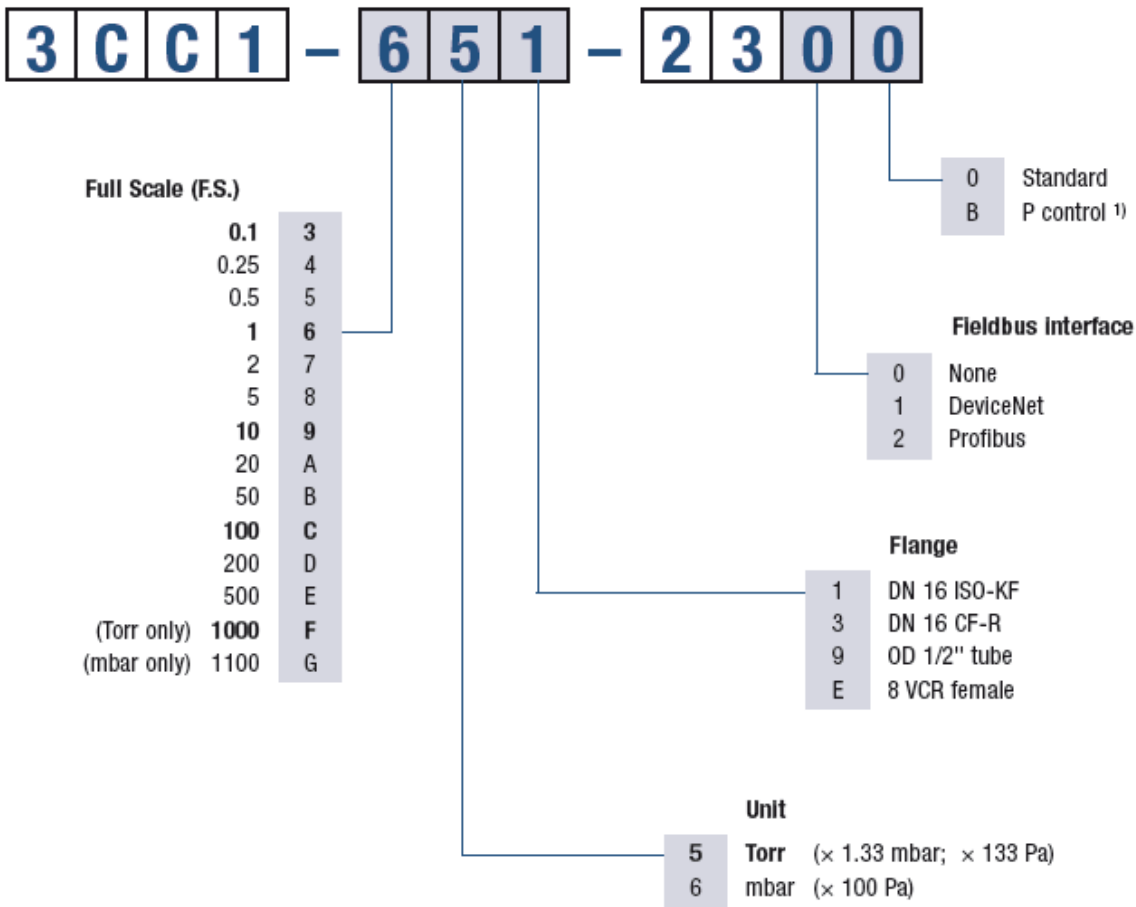

SKY CDG045D mbar based products

INFICON SKY CDG045D manometers are your best choice for high accuracy total pressure measurement and control. CDG045D gauges are temperature controlled at 45 °C for superior signal stability and repeatability. They are available for full scale ranges from 100m Torr to 1000 Torr, with all common flange types and fieldbus interfaces and provide a linear 0 to 10 V, gas type independent pressure signal. INFICON capacitance manometers use an ultra pure alumina ceramic diaphragm which is corrosion proof. The advantages of the ceramic sensor are better signal stability, faster recovery from atmosphere, short warm up time and an extraordinary lifetime. INFICON CDGs are high quality, cost effective pressure sensors for demanding vacuum applications.

FEATURES

- Lower cost of ownership, 50% faster warm up, energy efficient low power consumption
- Easy integration, wide variety of full scales, flanges and interfaces, standard with two set points
- Easy one push button or remote signal zero command, zero offset adjustable
- Diagnostic port for quick service and maintenance
- Two year warranty, longer life time with advanced heating concept and gauge protection
- No long term recalibration due to excellent signal stability and repeatability, even in harsh plasma applications
- Compliance & standards: CE, EN, UL, SEMI, RoHS

ORDERING INFORMATION

¹⁾ Optimised signal filter setting for pressure control.

bold = standard products

Other flange types and full scale ranges (F.S.) on request.

SPECIFICATIONS

Type	1100 mbar	100 mbar	10 mbar	1 mbar	0.1 mbar
Measurement Range F.S. (Full Scale)	1100	100	10	1	0.1
Accuracy	0.15	0.15	0.15	0.15	0.15
Temperature effect					
on zero	0.0025	0.0025	0.0025	0.0025	0.005
on span	0.01	0.01	0.01	0.01	0.01
Pressure, max.	400	260	260	260	130
Response time	30	30	30	30	130