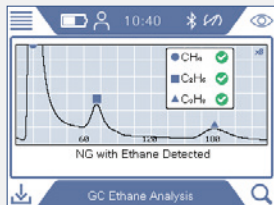

On demand flow regulator (ODFR)

2.5 vol %
Natural Gas

Only for "G"-models

GC-mix:
1000 ppm methane
200 ppm ethane
1 % propane

CALIBRATION FOR UNIVERSAL MODE

LOW RANGE

Air and 2.5 vol %

+

HIGH RANGE

2.5 vol % and 100 vol %

5 SWAMP GAS IDENTIFICATION

TWO ALTERNATIVES

FASTER <1 MIN

IR-Ethane analysis

Needs higher concentration

Needs: Approx. 3–15 vol % NG

SLOWER <4 MIN

Gas Chromatograph (GC)

Needs lower concentration

Needs: >1000 ppm NG

The IR-Ethane analysis can be used as a rapid first indicator prior to the GC, which is a more sensitive and accurate analysis

6 TECHNICAL DATA

EX CLASSIFICATION	AEx ia IIC T3 Ga (Zone 0) Class I, Division 1, Groups A, B, C and D
RANGE	1 ppm–100 vol % CH ₄
IR SENSOR	Proprietary IR sensor
IP PROTECTION	IP54
WEIGHT	1.6 kg, 3.5 lb
BATTERY TIME	>8 hrs
CHARGING TIME	<4 hrs + Fast charge option
MODELS	S, SX, SXT, SXG, SXGT
SIZE	197 x 256 x 62 mm 7.7 x 10 x 2.4 in.