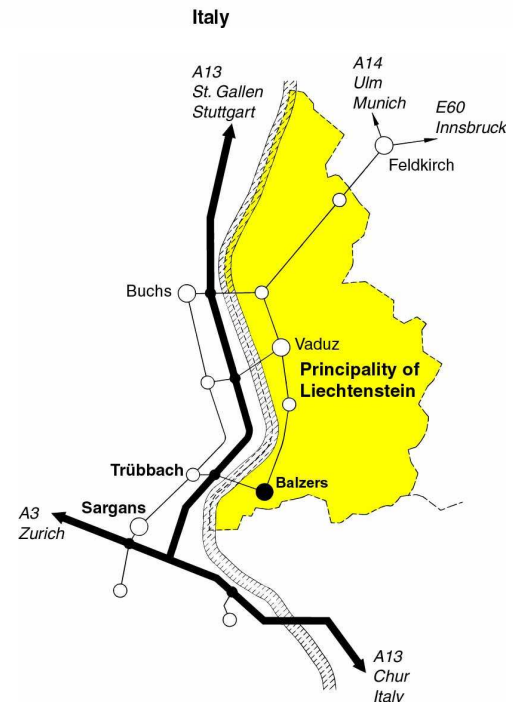

## How to find INFICON Liechtenstein

### Travelling by plane:

Your destination airport is Zurich-Kloten.

Continue your travel by train:

Via Zurich main station you will arrive at Sargans after about 1.5 hours train ride (as per map 1).

In Sargans you can take the bus in direction Vaduz „Liechtenstein Bus Linie 12“ and you will arrive in Balzers after about 15 minutes or you take the „Liechtenstein Bus Linie 12E“ and you will arrive in about 10 minutes.

If you would like to come directly to the company, please get off the bus in Balzers at the bus stop „Roxy“.

You can also take a taxi to get to Balzers. The company's address is „Alte Landstrasse 6“

### Travelling by car:

Please get off the motorway at exit Trübbach/Balzers (see Map 2 and 3)