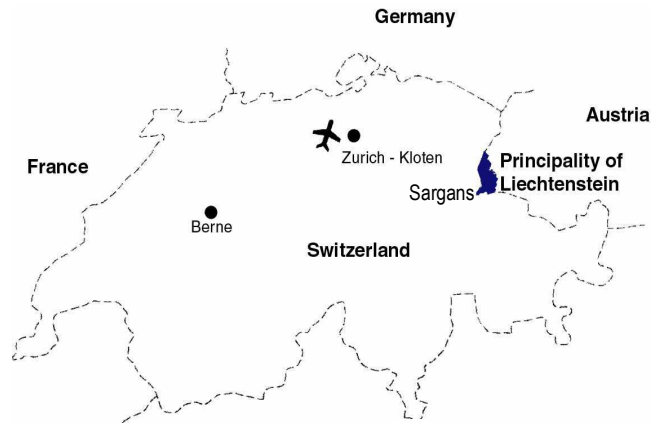

## How to find INFICON Liechtenstein

### Travelling by plane:

Your destination airport is Zurich-Kloten.

Continue your travel by train:

Via Zurich main station you will arrive at Sargans after about 1.5 hours train ride (as per map 1).

In Sargans you can take the bus in direction Vaduz „Liechtenstein Bus Linie 12“ and you will arrive in Balzers after about 15 minutes or you take the „Liechtenstein Bus Linie 12E“ and you will arrive in about 10 minutes.

If you would like to come directly to the company, please get off the bus in Balzers at the bus stop „Roxy“.

You can also take a taxi to get to Balzers. The company's address is „Alte Landstrasse 6“

### Travelling by car:

Please get off the motorway at exit Trübbach/Balzers (see Map 2 and 3)