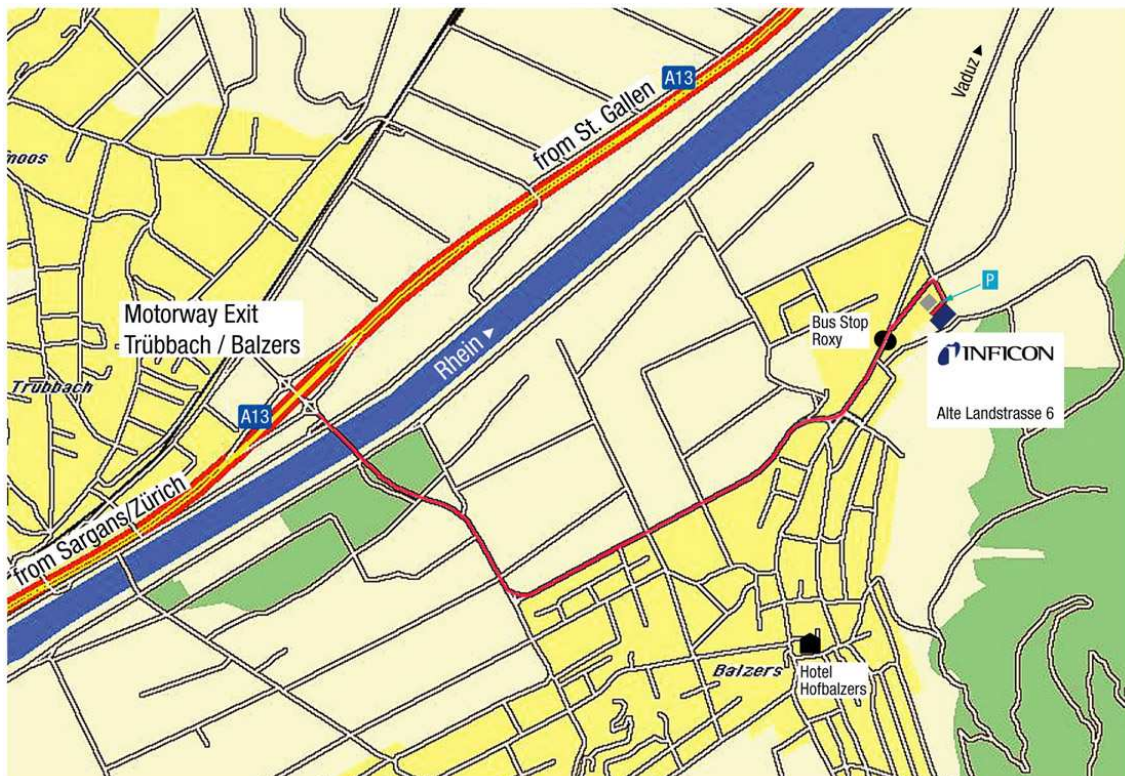

### Travelling by plane:

Your destination airport is Zurich-Kloten.

Continue your travel by train:

Via Zurich main station you will arrive at Sargans after about 1.5 hours train ride (as per map 1).

In Sargans you can take the bus in direction Vaduz „Liechtenstein Bus Linie 12“ and you will arrive in Balzers after about 15 minutes or you take the „Liechtenstein Bus Linie 12E“ and you will arrive in about 10 minutes.

If you would like to come directly to the company, please get off the bus in Balzers at the bus stop „Roxy“.

You can also take a taxi to get to Balzers. The company's address is „Alte Landstrasse 6“

### Travelling by car:

Please get off the motorway at exit Trübbach/Balzers (see Map 2 and 3)